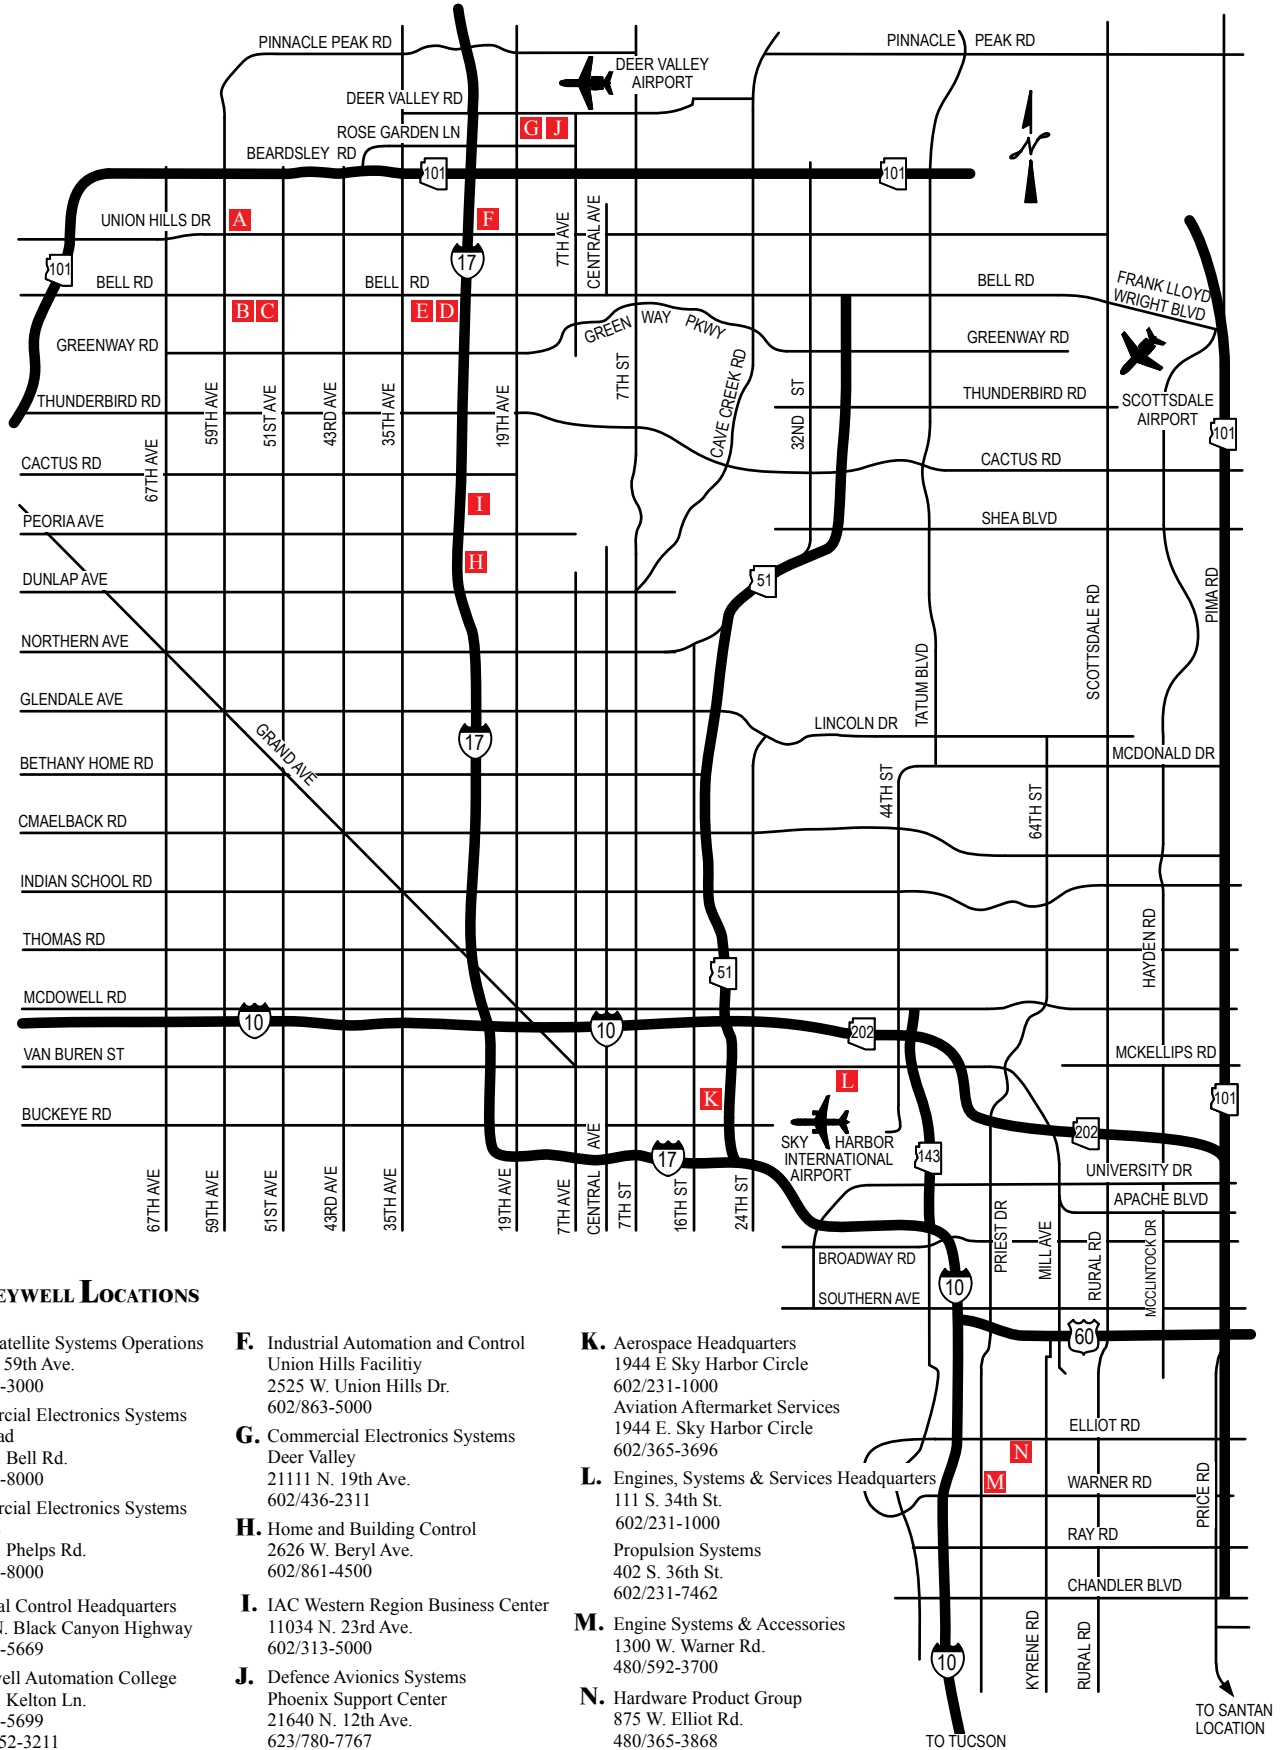

HONEYWELL FACILITIES IN THE VALLEY

HONEYWELL LOCATIONS

- A.** Space/Satellite Systems Operations
9019 N. 59th Ave.
623/561-3000
- B.** Commercial Electronics Systems
Bell Road
5353 W. Bell Rd.
602/436-8000
- C.** Commercial Electronics Systems
51 Bells
5620 W. Phelps Rd.
602/436-8000
- D.** Industrial Control Headquarters
16404 N. Black Canyon Highway
602/313-5669
- E.** Honeywell Automation College
2820 W. Kelton Ln.
602/313-5699
1-800-852-3211
- F.** Industrial Automation and Control
Union Hills Facility
2525 W. Union Hills Dr.
602/863-5000
- G.** Commercial Electronics Systems
Deer Valley
21111 N. 19th Ave.
602/436-2311
- H.** Home and Building Control
2626 W. Beryl Ave.
602/861-4500
- I.** IAC Western Region Business Center
11034 N. 23rd Ave.
602/313-5000
- J.** Defence Avionics Systems
Phoenix Support Center
21640 N. 12th Ave.
623/780-7767
- K.** Aerospace Headquarters
1944 E Sky Harbor Circle
602/231-1000
Aviation Aftermarket Services
1944 E. Sky Harbor Circle
602/365-3696
- L.** Engines, Systems & Services Headquarters
111 S. 34th St.
602/231-1000
Propulsion Systems
402 S. 36th St.
602/231-7462
- M.** Engine Systems & Accessories
1300 W. Warner Rd.
480/592-3700
- N.** Hardware Product Group
875 W. Elliot Rd.
480/365-3868